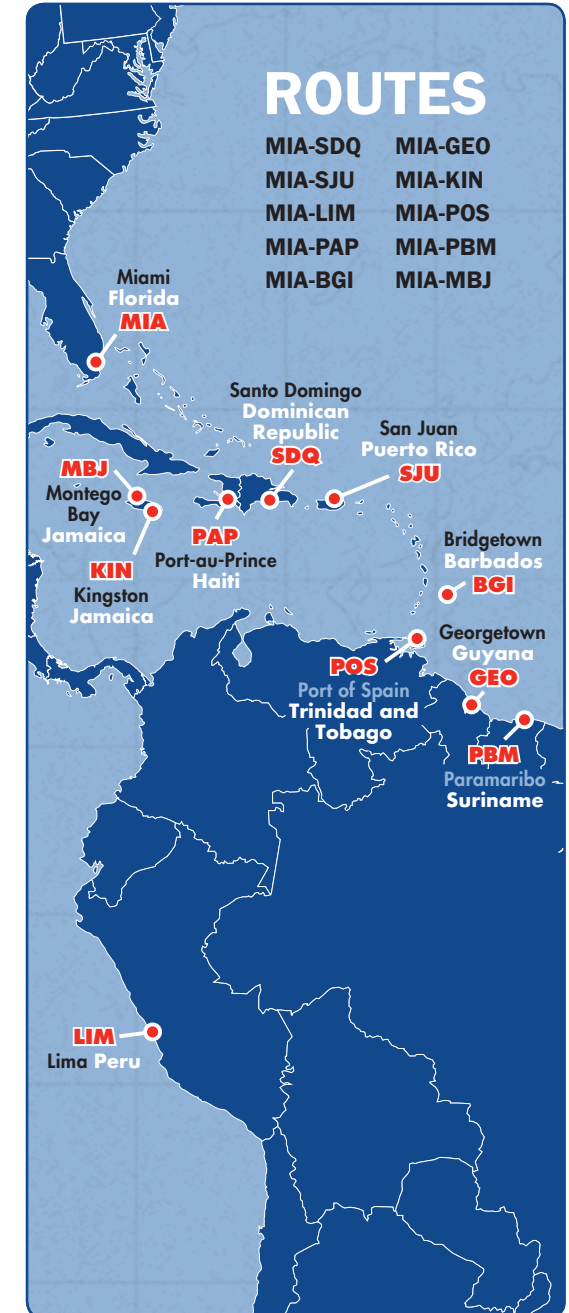

CONTACT SALES@STRATAIR.NET OR (305) 876-0006 WITH QUESTIONS.